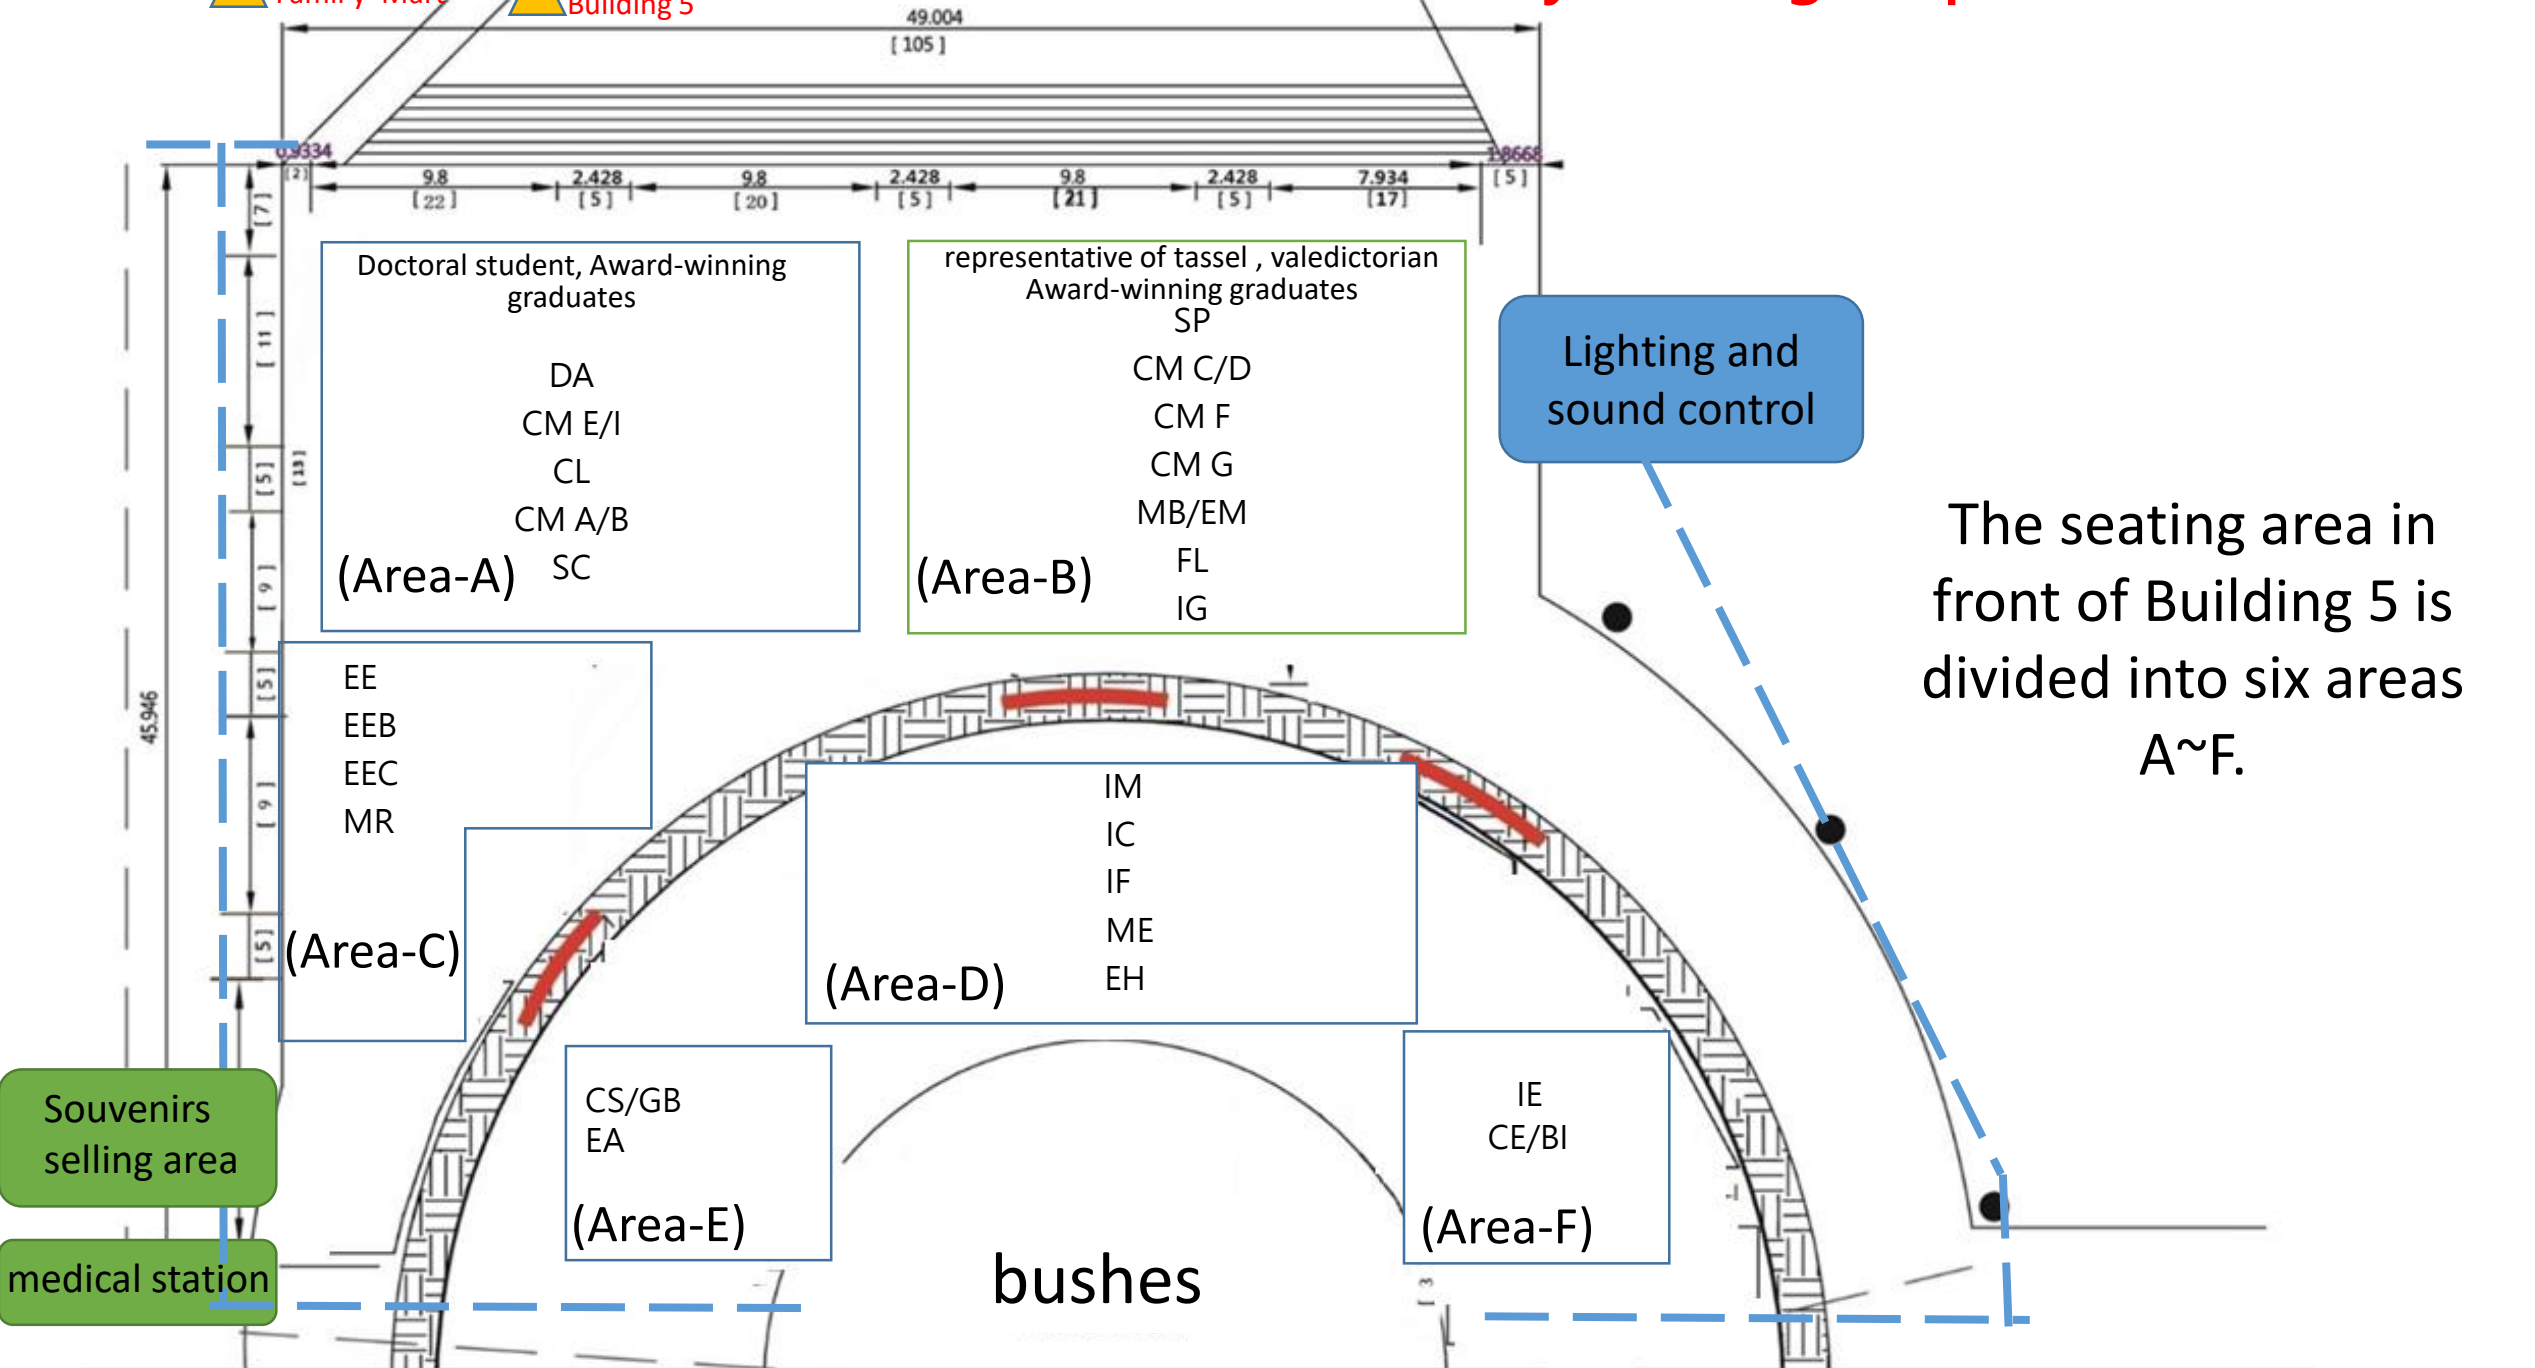

2024 Graduation Ceremony Seating Map

Family Mart Building 5

Doctoral student, Award-winning graduates

DA
CM E/I
CL
CM A/B
SC

(Area-A)

representative of tassel, valedictorian
Award-winning graduates
SP

CM C/D
CM F
CM G
MB/EM
FL
IG

(Area-B)

EE
EEB
EEC
MR

(Area-C)

IM
IC
IF
ME
EH

(Area-D)

CS/GB
EA

(Area-E)

IE
CE/BI

(Area-F)

Lighting and sound control

The seating area in front of Building 5 is divided into six areas A~F.

Souvenirs selling area

medical station

bushes